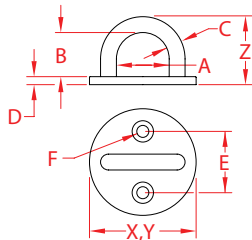

ROUND PAD EYE

304 STAINLESS STEEL

Import

Stamped

ITEM	A	B	C	D	E	F	FASTENER	X (height)	Y (length)	Z (width)	WLL (lb)	WT (lb)	PACKAGING TYPE	EACH (qty)	INNER (qty)	CARTON (qty)	UPC
S3707-0005	0.65"	0.50"	0.19"	0.09"	0.75"	0.15"	#8	1.31"	1.31"	0.82"	480	0.05	POLYBAG	1	10	500	791506057475
S3707-0006	0.78"	0.67"	0.23"	0.12"	0.91"	0.15"	#8	1.63"	1.63"	1.00"	500	0.08	POLYBAG	1	10	250	791506057482
S3707-0008	0.97"	0.86"	0.30"	0.12"	1.17"	0.19"	#8	2.00"	2.00"	1.27"	600	0.15	POLYBAG	1	5	100	791506057499

NOTE:
STAMPED AND WELDED CONSTRUCTION.
ALL DIMENSIONS ARE NOMINAL (+/- 3%) AND ARE SUBJECT TO CHANGE WITHOUT NOTICE.